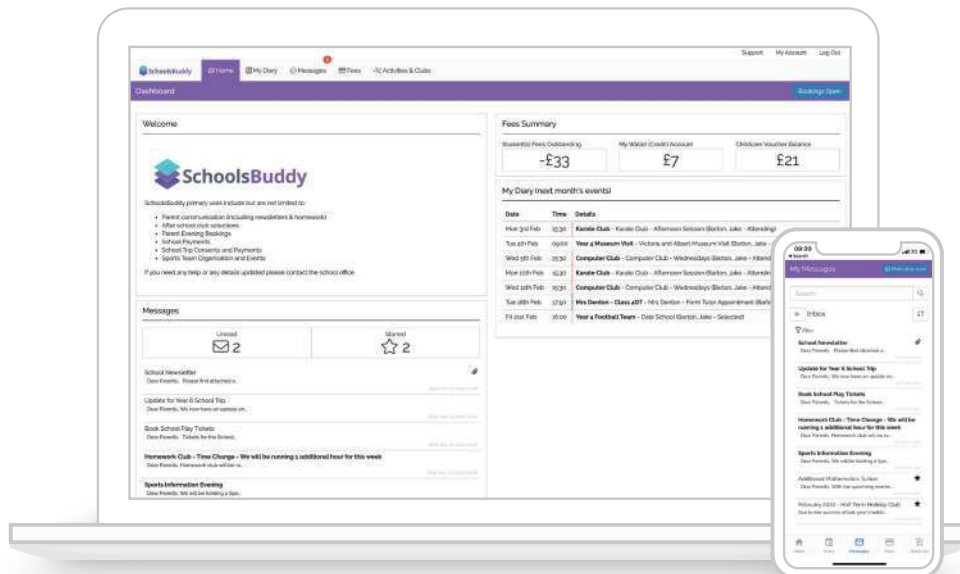

SchoolsBuddy offers a single solution for multiple tasks.

Activities Management

SchoolsBuddy helps organise activity programmes from sign up to allocation, communication, and management with an intelligent preference based system.

Online Payments

Working alongside other features, SchoolsBuddy links payments with events and many other school payments including activities, trips, music lessons and more.

Event, Sport & Trip Management

Organise all types of school events including trips and sports fixtures from invitation to online consent, payments, and attendance.

Parent Teacher Conferences

Manage online appointment bookings for parent consultations / parent conferences with a clever system to avoid double bookings.

Transport System

Create multiple bus lists for pre-school, after-school, and post activities with in-app mobile attendance registers.

Parent Communications

SchoolsBuddy features built-in parent communications via email and mobile push notifications.