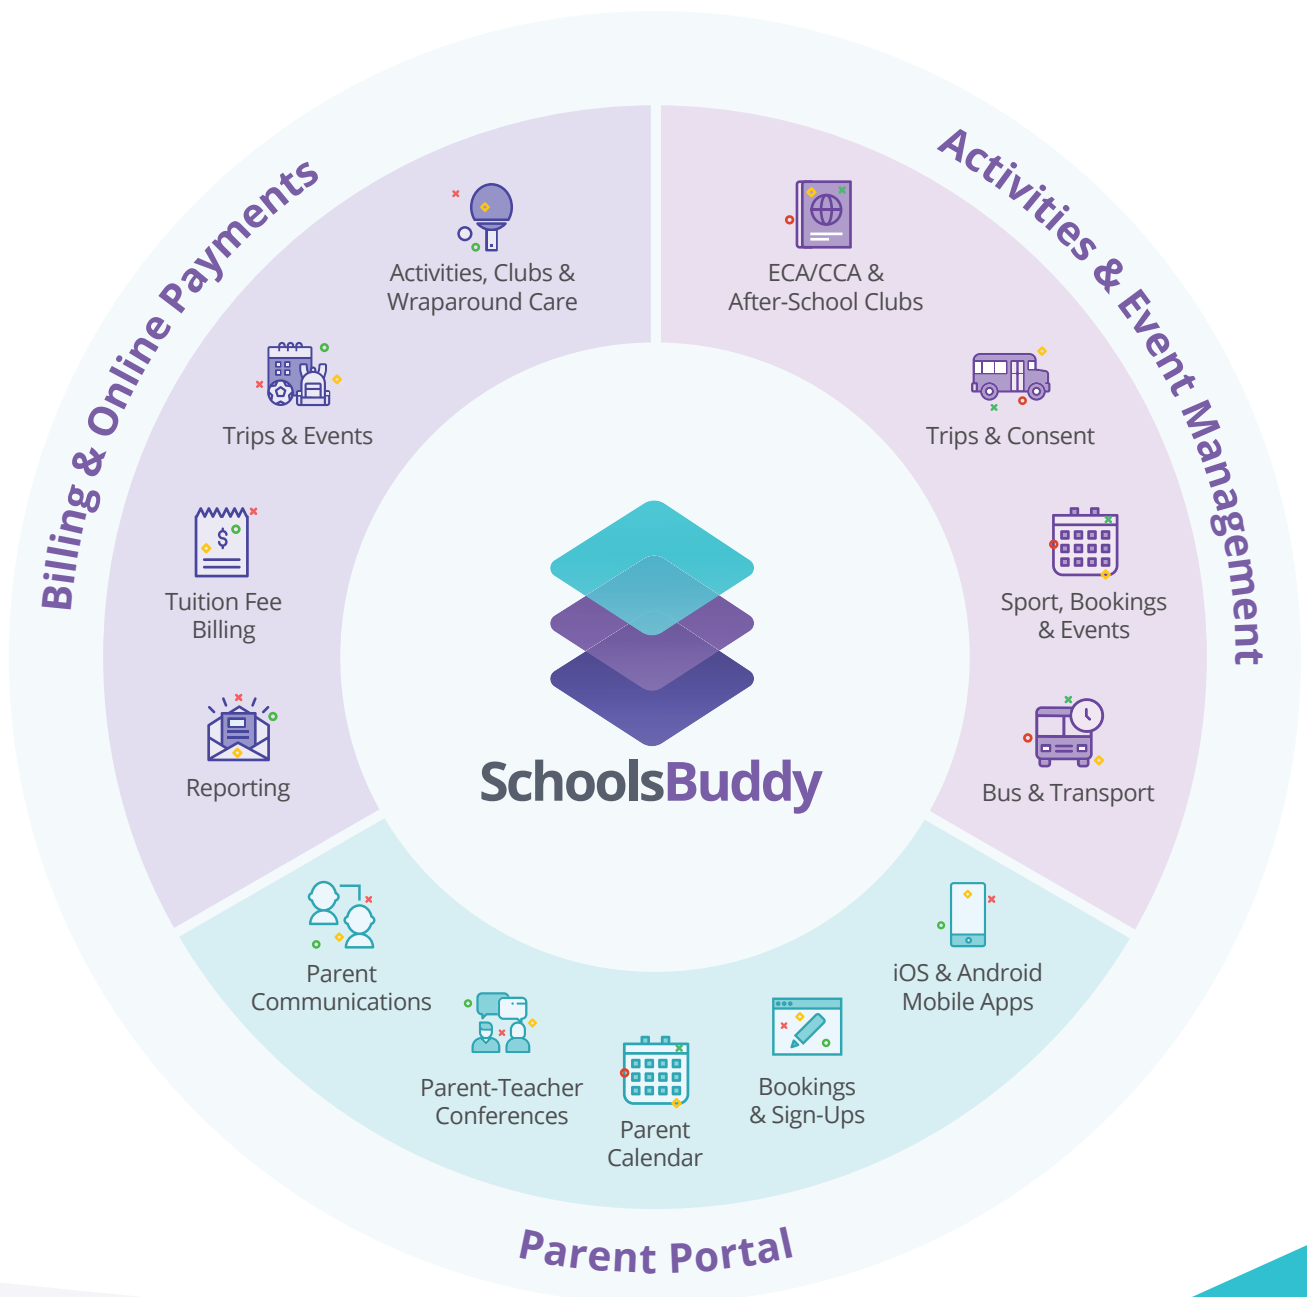

# SCHOOLSBUDDY

An innovative web and mobile solution for extra-curricular management and online payments.

Created in 2013, and now part of Faria Education Group, SchoolsBuddy is an innovative cloud based extra-curricular management system used by over 200 schools in more than 35 countries to manage multiple tasks within a single software solution.

## SchoolsBuddy offers a single solution for multiple tasks.