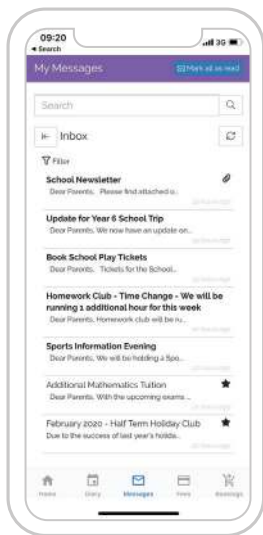

What makes SchoolsBuddy unique?

Integrating directly with your MIS/SIS data, SchoolsBuddy's simple and clear interface for staff, parents, and students, along with full mobile apps, ensures easy uptake and adoption of the system. Schools across the world report increased efficiency for staff, transforming and simplifying admin tasks while saving money by consolidating multiple systems into a single platform.

Personal Calendars

At the heart of SchoolsBuddy are user-specific calendars for staff, parents, and students. Each user, via their own login, will be presented with a calendar which shows only events relevant to them or their children (parents of more than one child will see all of their children's events in a single view).

Built-in Reports

Generated by Microsoft Power BI, reports are available within SchoolsBuddy for many purposes, including take up of activities, attendance at events, and detailed financial reports.

Custom Data

Make SchoolsBuddy work for you. We can include custom data fields for your individual needs; simply discuss your requirements with our team.

We work with you to make the perfect solution for you and your school. Responsive development teams and support around the clock ensure complete satisfaction.

Customisable Colours, labels and custom data forms make your SchoolsBuddy unique.

Localisation We offer multiple language options to ensure parents can fully engage with the system.

Integration Painless integration with most MIS/SIS systems, either directly or via our integration partners. As part of Faria Education Group we offer enhanced integration for ManageBac schools.

Support Our support teams in the UK and Asia offer fast response times and assistance to our schools.

"We are LOVING SCHOOLSBUDDY. Never have I had a large new system like this roll out so smoothly. Thank you a million times."

Clint Carlson, Istanbul International Community School